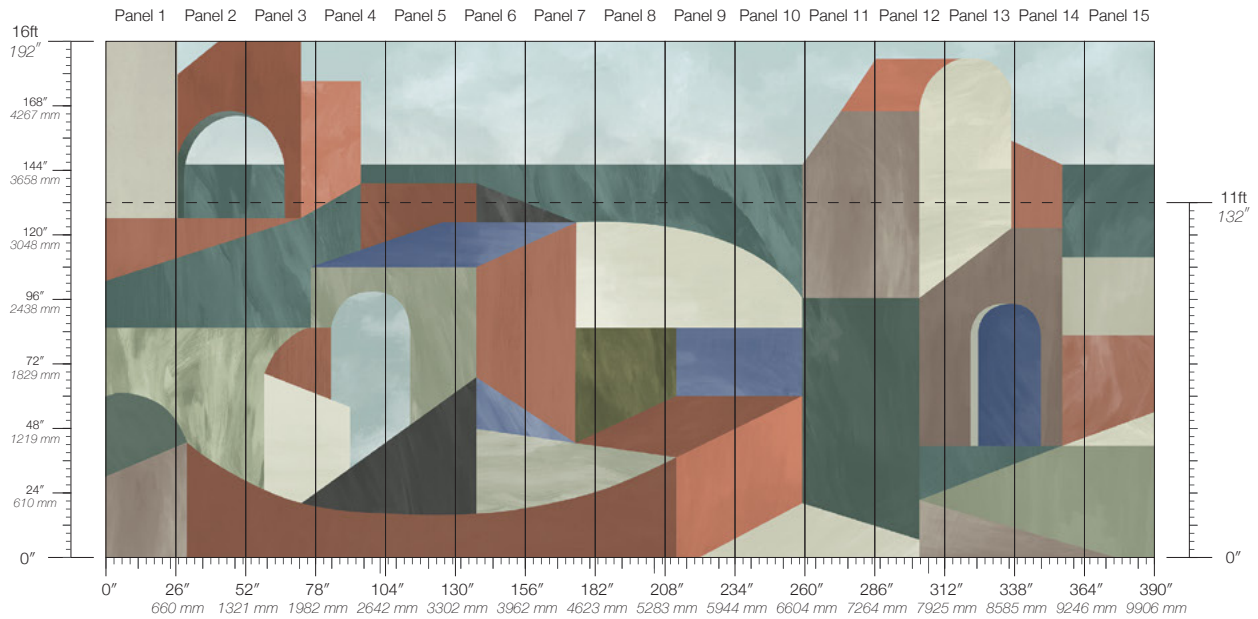

Lyric Atrium

Suitable for residential and some commercial projects

COLOR
Atrium

STOCK
Made to order

MAINTENANCE
Water-based cleanser

CONTACT
sales@calicowallpaper.com
+1 718 243 1705
57 Lispenard Street
New York, NY 10013 USA

ITEM
6010

LEAD TIME
4 weeks to print

ENVIRONMENTAL
FSC Certified Content

CONTENT
Clay-Coated Paper

MINIMUM
1 panel

SPECS
100% Cellulose face
Non-woven backing
7.1 oz per linear yard
117 g per linear meter
Smooth surface texture

DISCLAIMER
Refer to our website to see the full mural artwork. Reference the physical sample for color and texture. Panel maps represent mural artwork only.

PANEL WIDTH
26" / 661 mm trimmed

PRICE
Available upon request

PANEL HEIGHT
132" / 3353 mm standard
192" / 4877 mm extended

ORIGIN
USA

TESTING
(US) ASTM E84 Adhered Class A

REPEAT
Non-repeating

DETAILS
Custom options available